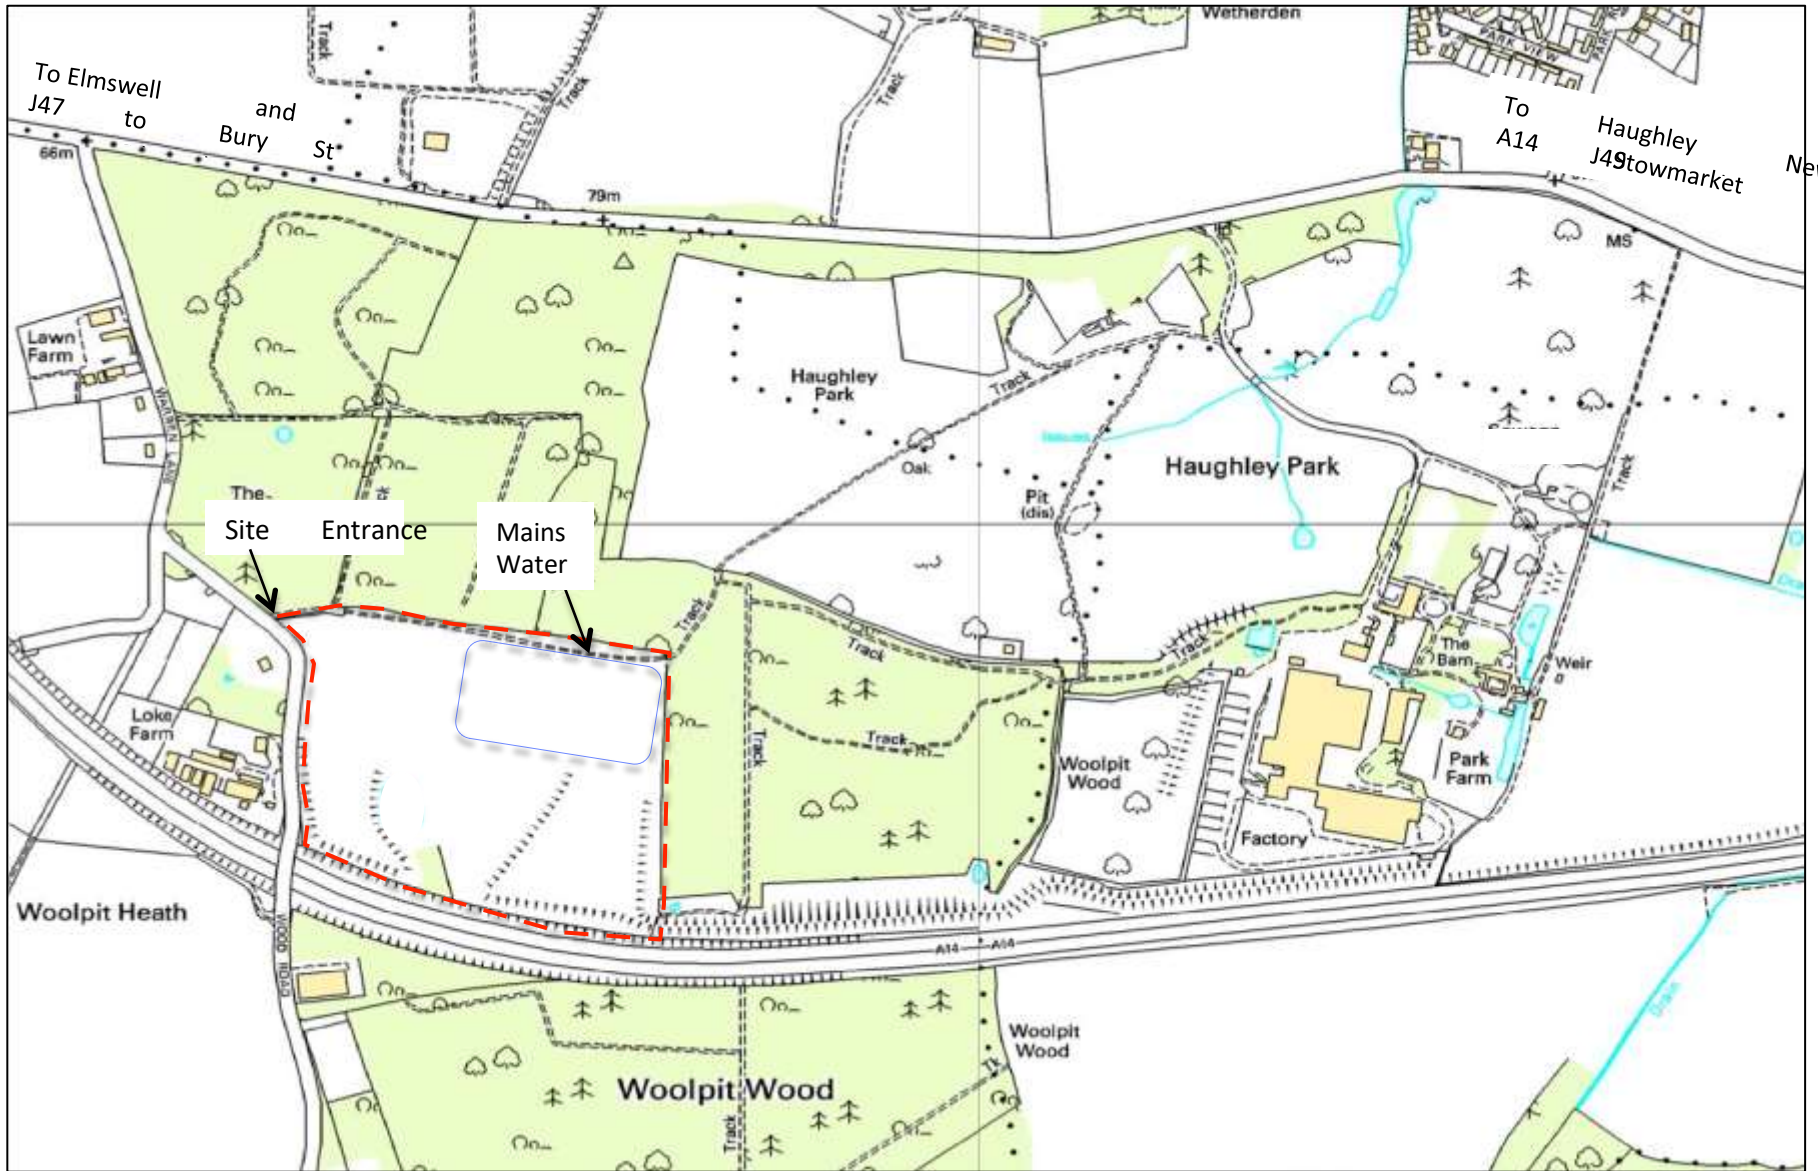

Proposed Wood Road Site at Haughley Woolpit (In Licence Application by Haughley Park

All Licensable

Marquee/Tents Area